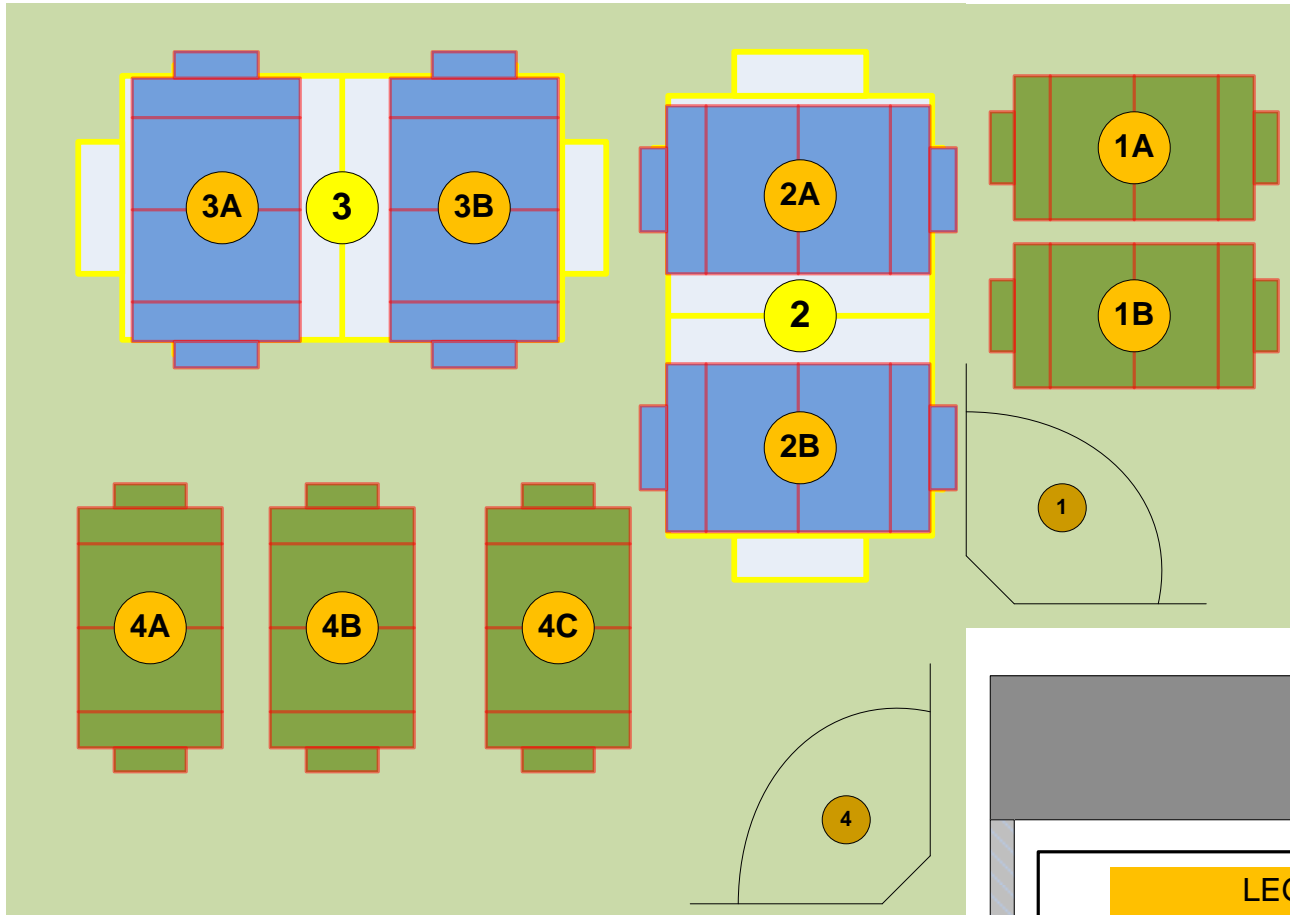

Wellesley Soccer – Sprague Field Complex

SCHOOL STREET

LEGEND

6 v 6 Field

8 v 8 Field (TURF)

11 v 11 Field (TURF)

Address: 401 School Street, Wellesley, MA 02482