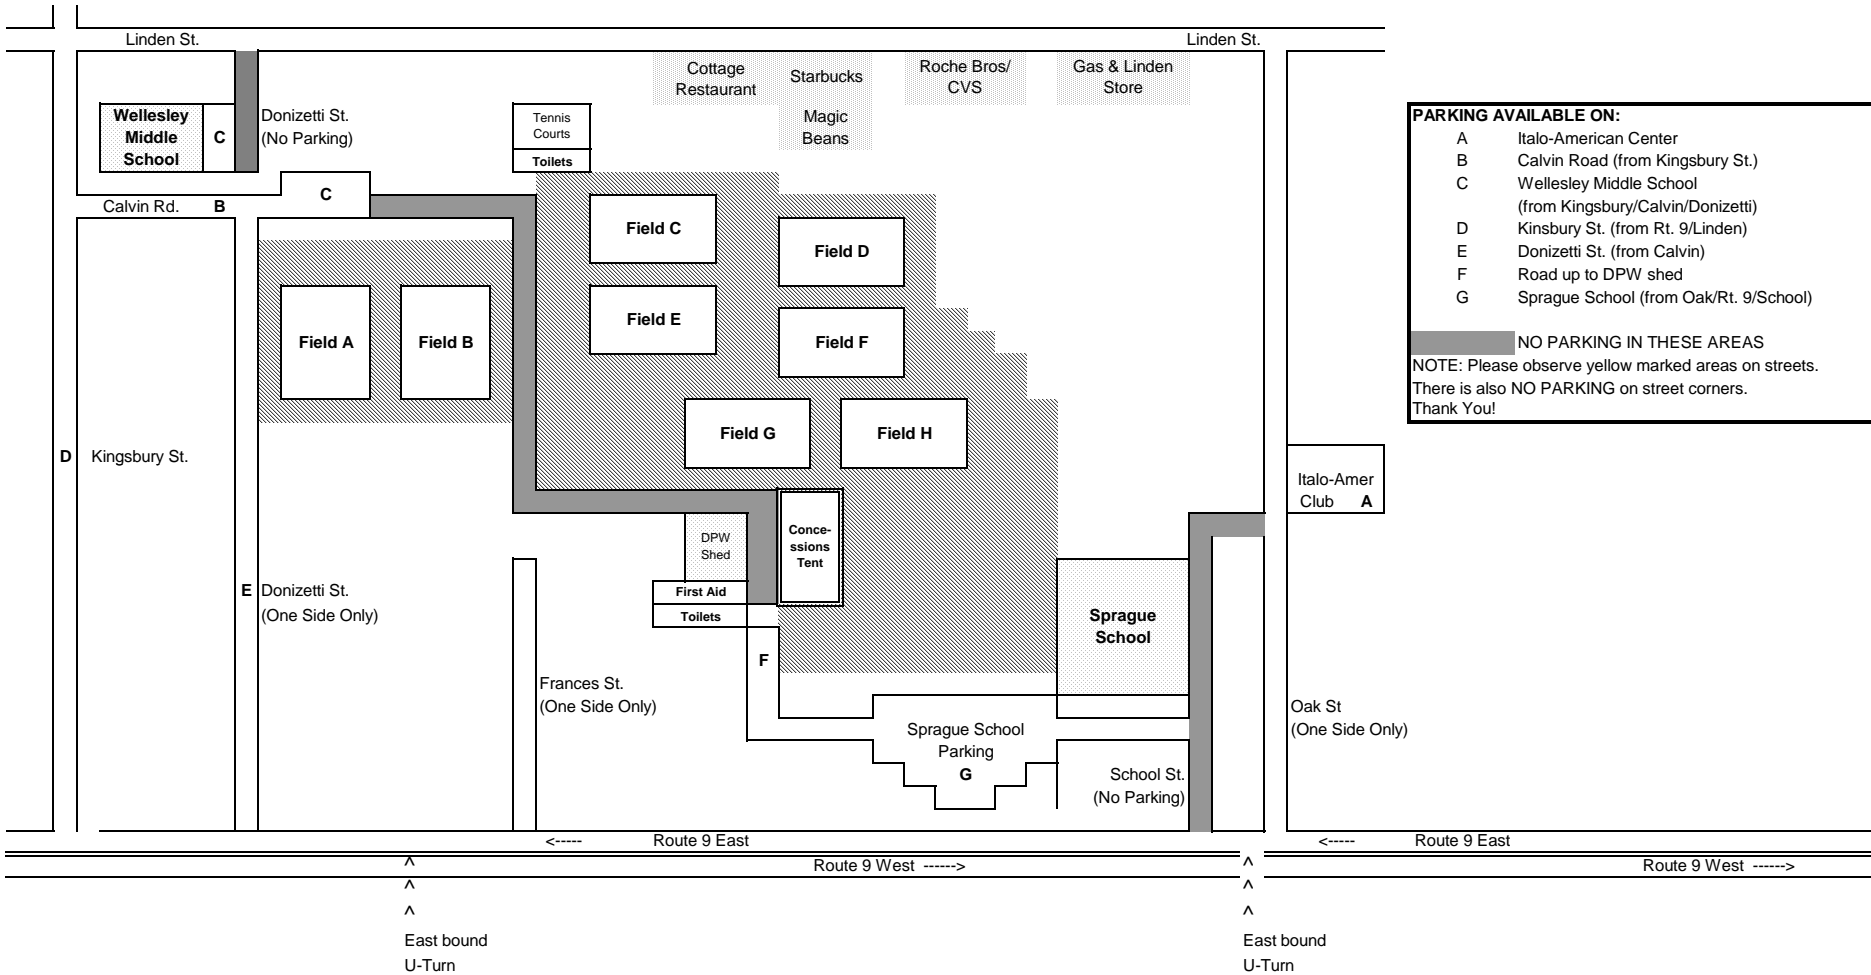

Wellesley U10 Memorial Day Tournament
Field and Parking Map

Please help keep Sprague Field Complex clean by using the trash barrels.
Coaches, please respect other teams by cleaning your bench area after every game. Thank you for your cooperation.